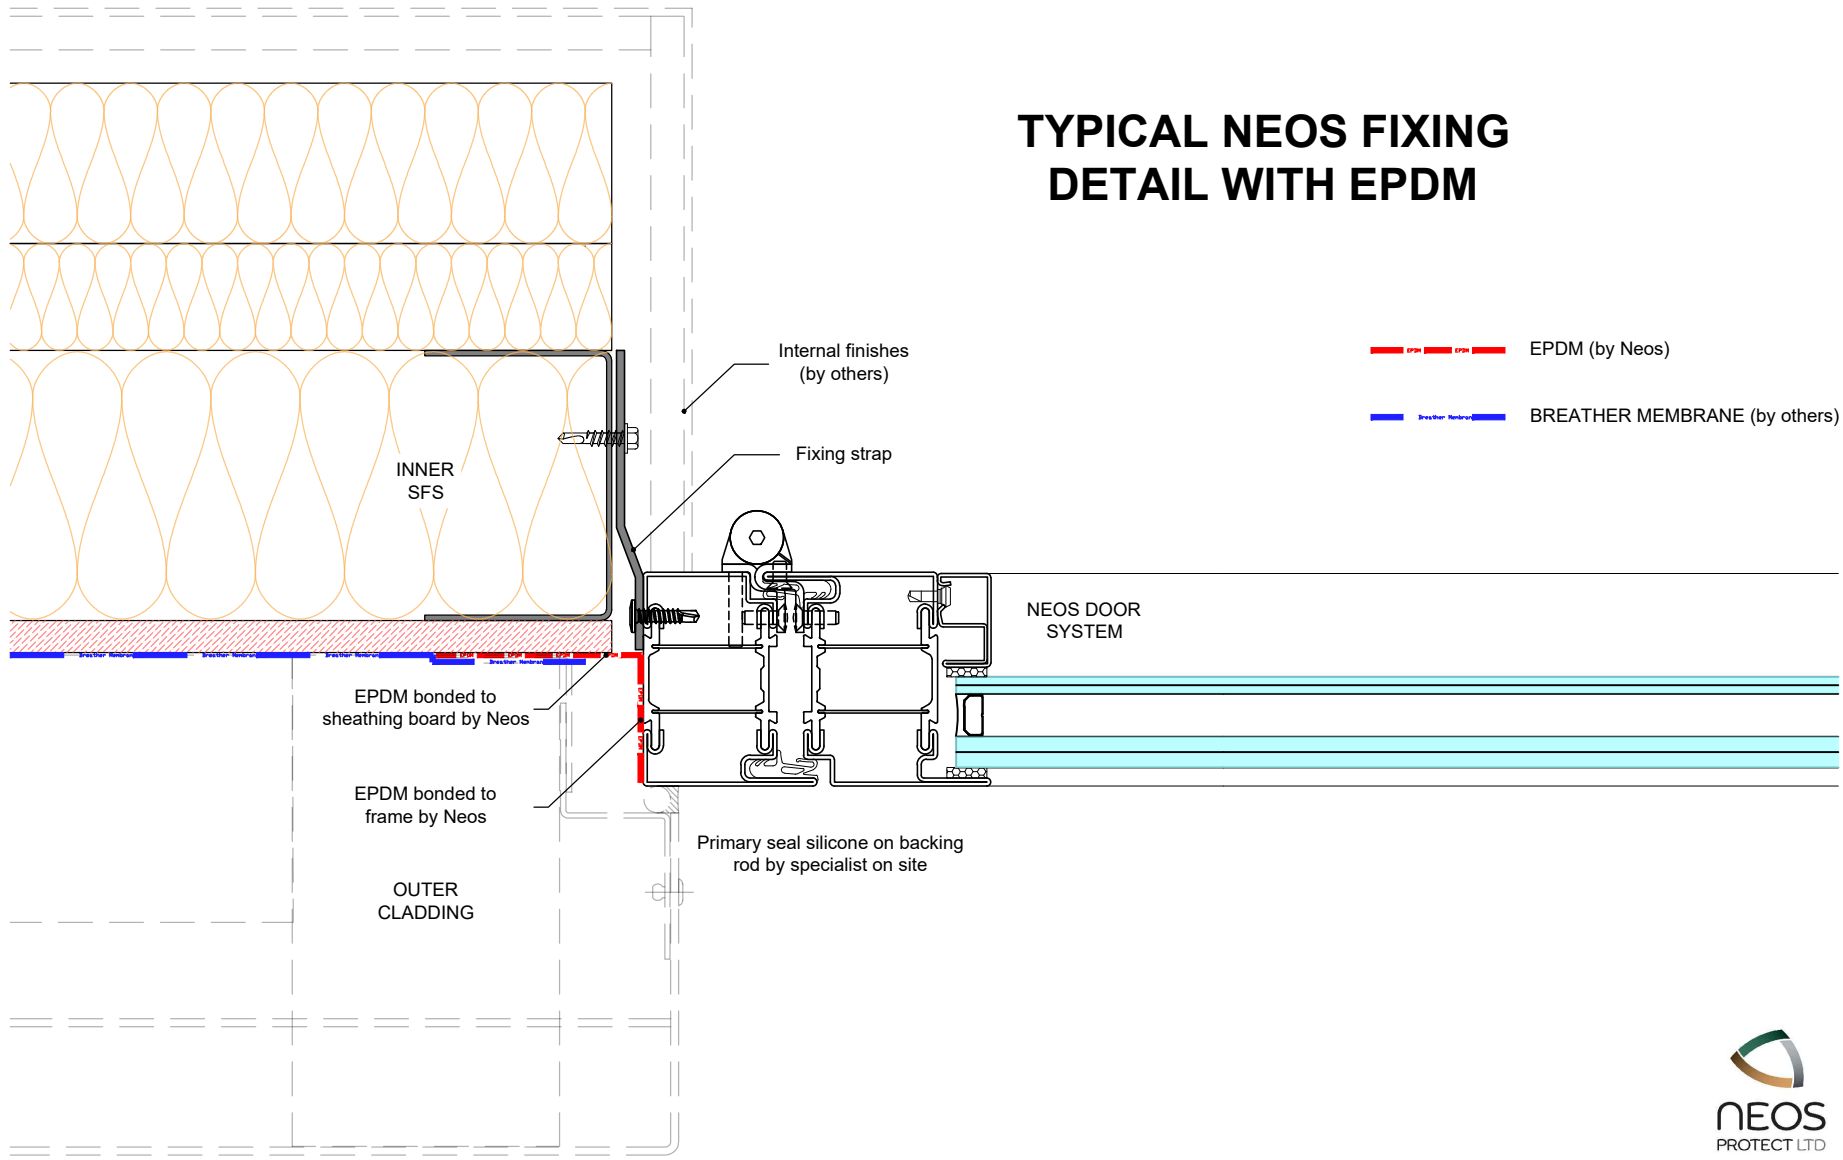

TYPICAL NEOS FIXING DETAIL WITH EPDM

**EPDM DETAIL PROPOSAL INTO SFS
DOOR / SCREEN INSTALL PRIOR TO INSTALLATION OF OUTER CLADDING**