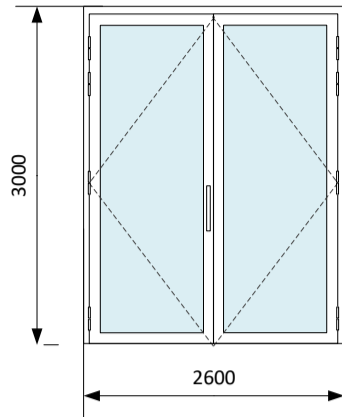

Doors maximum sizes.

Single Door Max Size

Double door max Size

Side screen and overpanel max size

Can be coupled to any door or to other side screens

- Fully glazed panels
- Solid panels.
- Solid with Full height vision panels
- Louvred

Examples of maximum approved sidelight/toplight configurations

FIRE

Single Door Max Size

Double door max Size

Side screen height and width

Side screen height and width

Examples of maximum approved sidelight/toplight configurations showing limitations of STS202 and height restriction of overpanel from fire cert.