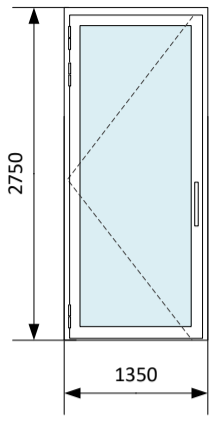

Doors maximum sizes.

Single Door Max Size

Double door max Size

Side screen and overpanel max size

Can be coupled to any door or to other side screens

- Fully glazed panels
- Solid panels.
- Solid with Full height vision panels
- Louvred

Examples of maximum approved sidelight/toplight configurations

FIRE

Single Door Max Size

Double door max Size

Side screen height and width

Side screen height and width

Examples of maximum approved sidelight/toplight configurations showing limitations of STS202 and height restriction of overpanel from fire cert.