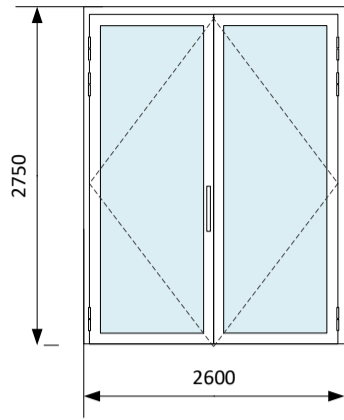

Doors maximum sizes.

Single Door Max Size

Double door max Size

Side screen and overpanel max size

Can be coupled to any door or to other side screens

- Fully glazed panels
- Solid panels.
- Solid with Full height vision panels
- Louvred

Examples of maximum approved sidelight/toplight configurations

FIRE

Single Door Max Size

Double door max Size

Side screen height and width

Side screen height and width

Examples of maximum approved sidelight/toplight configurations showing limitations of STS202 and height restriction of overpanel from fire cert.