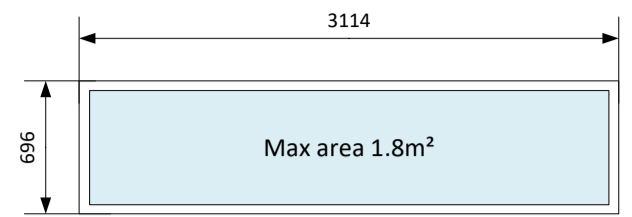

Doors maximum sizes.

Single Door Max Size

Double door max Size

Side screen and overpanel max size

Can be coupled to any door or to other side screens

- Fully glazed panels
- Solid panels.
- Solid with Full height vision panels
- Louvred

Examples of maximum approved sidelight/toplight configurations

FIRE

Single Door Max Size

Double door max Size

Side screen height and width

Side screen height and width

Examples of maximum approved sidelight/toplight configurations showing limitations of STS202 and height restriction of overpanel from fire cert.