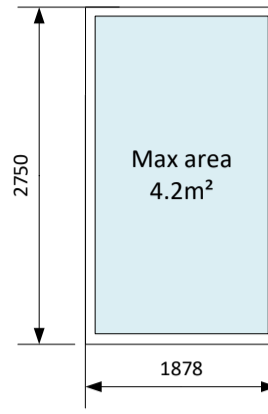

Doors maximum sizes.

Single Door Max Size

Double door max Size

Side screen and overpanel max size

Can be coupled to any door or to other side screens

- Fully glazed panels
- Solid panels.
- Solid with Full height vision panels
- Louvred

Examples of maximum approved sidelight/toplight configurations

FIRE

Single Door Max Size

Double door max Size

Side screen height and width

Side screen height and width

Examples of maximum approved sidelight/toplight configurations showing limitations of STS202 and height restriction of overpanel from fire cert.