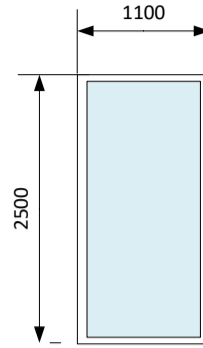

Doors maximum sizes.

Single Door Max Size

Double door max Size

Side screen and overpanel max size

Can be coupled to any door or to other side screens

- Fully glazed panels
- Solid panels.
- Solid with Full height vision panels
- Louvred

Examples of maximum approved sidelight/toplight configurations

FIRE

Single Door Max Size

Double door max Size

Side screen height and width

Side screen height and width

Examples of maximum approved sidelight/toplight configurations showing limitations of STS202 and height restriction of overpanel from fire cert.