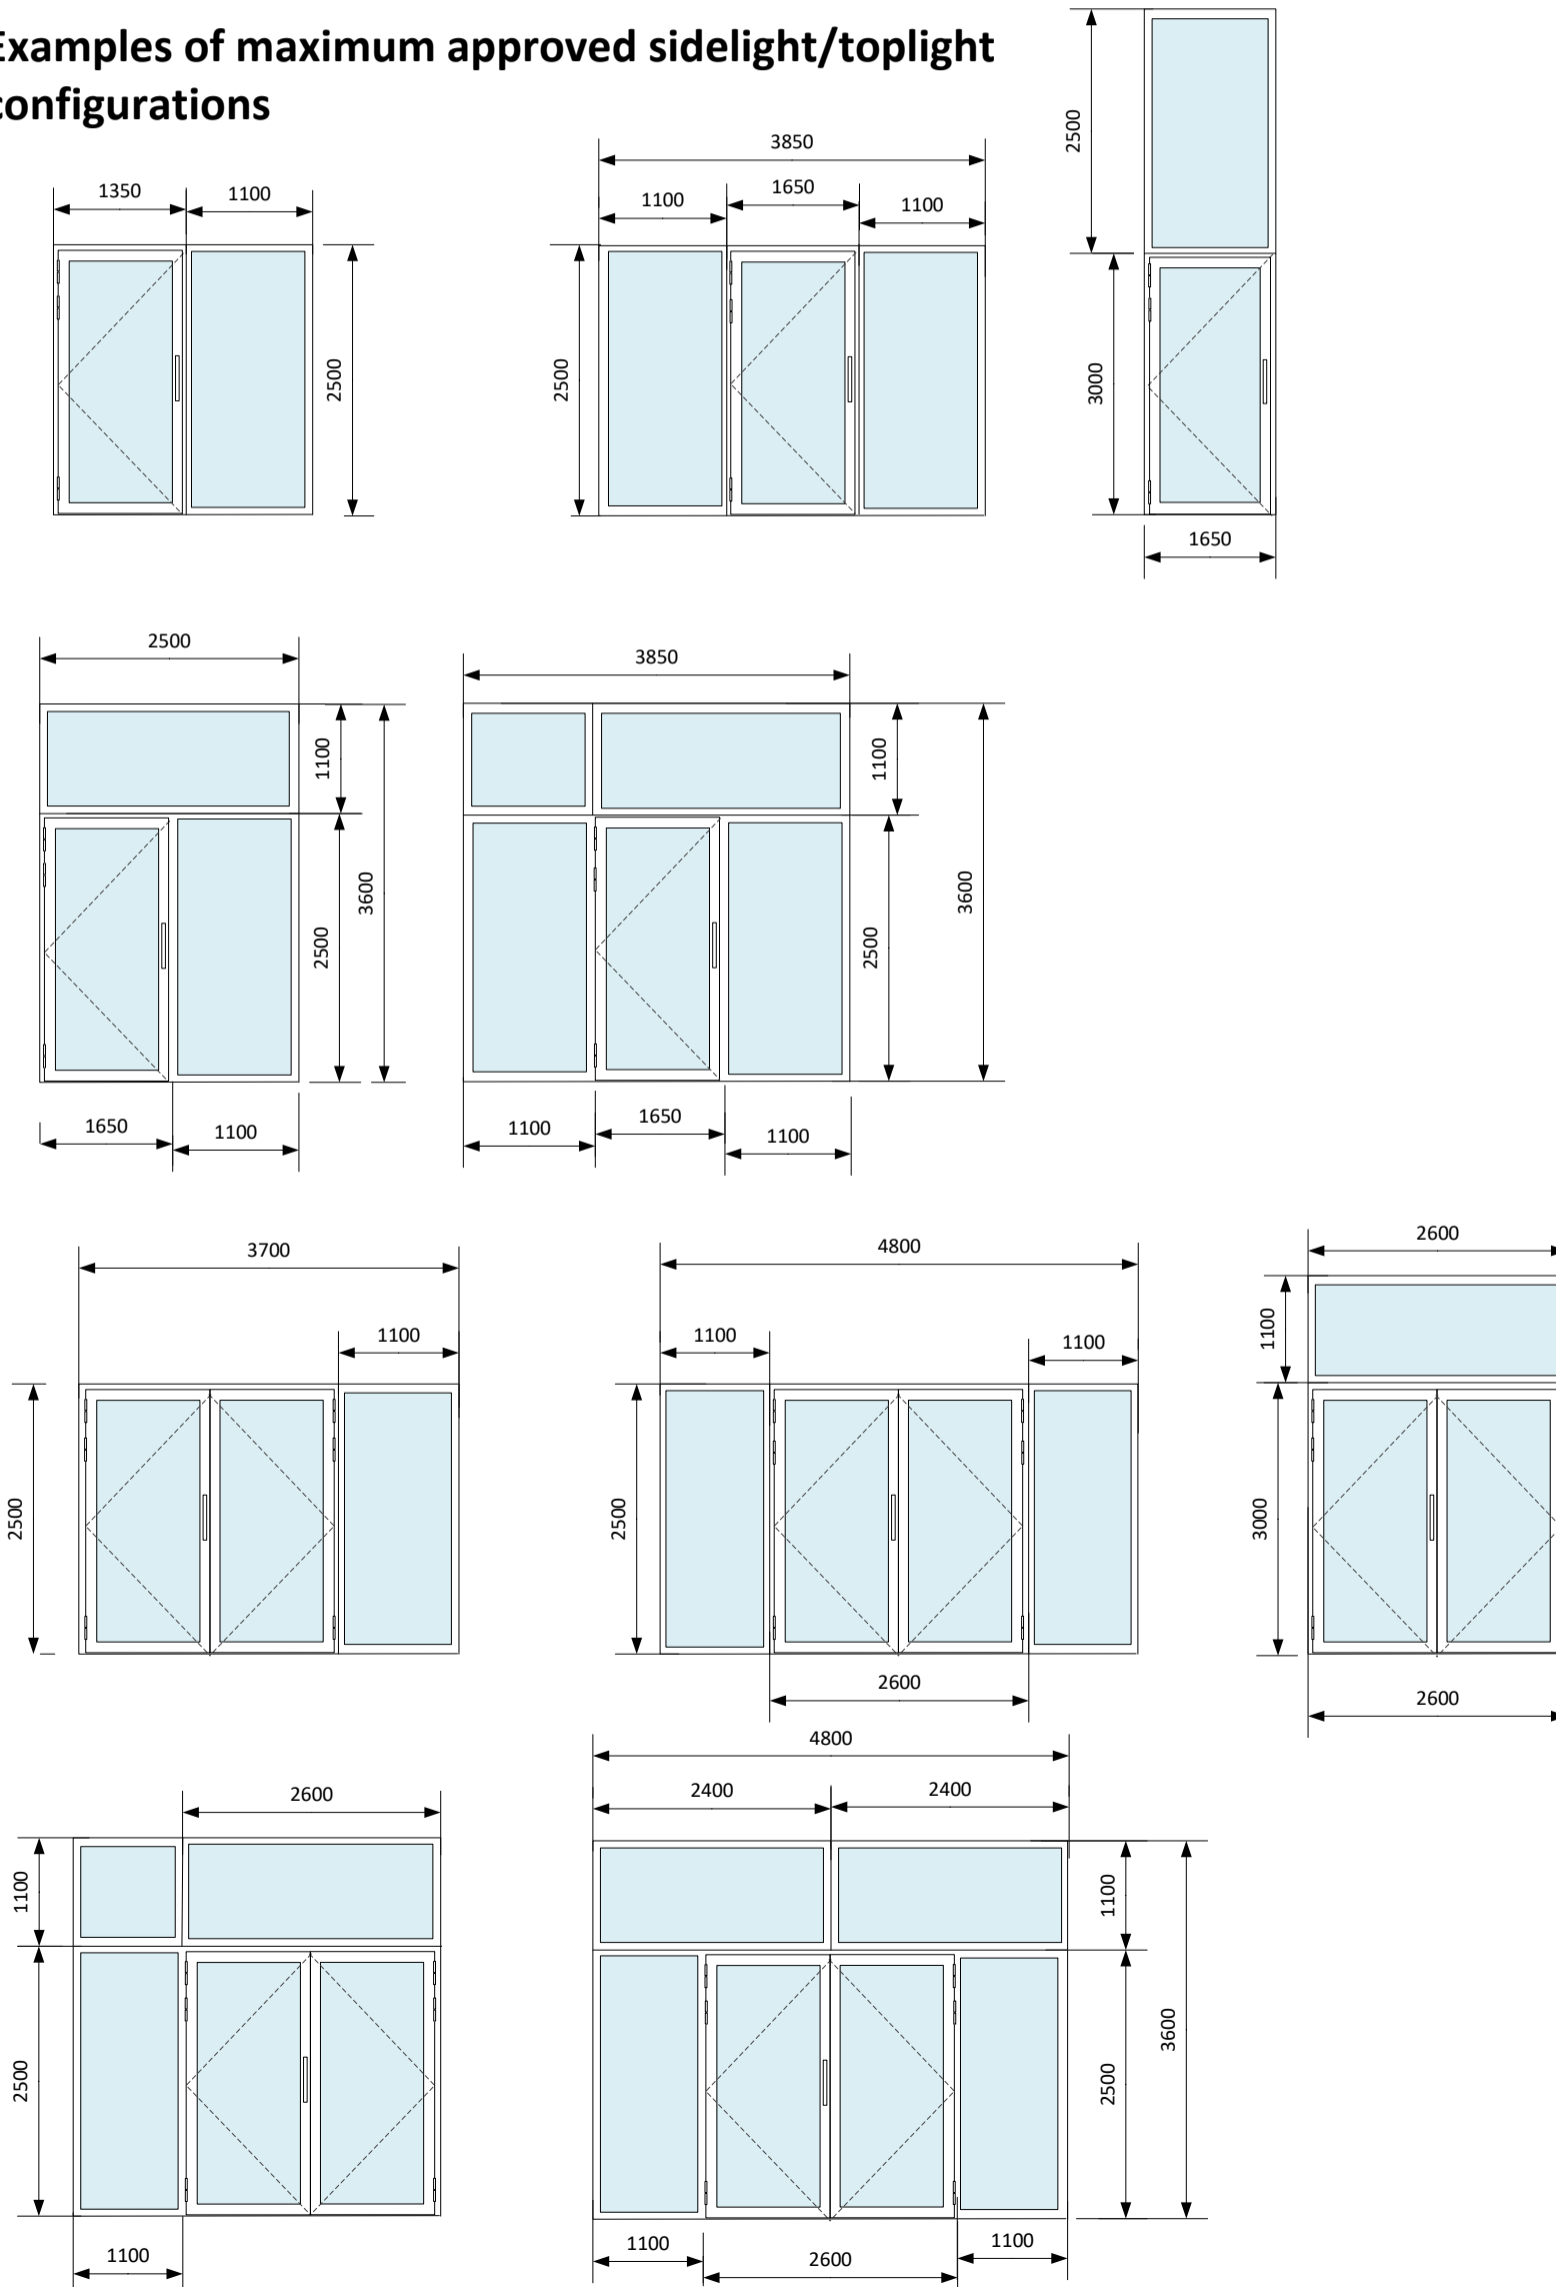

Doors maximum sizes.

Single Door Max Size

Double door max Size

Side screen and overpanel max size

Can be coupled to any door or to other side screens

- Fully glazed panels
- Solid panels.
- Solid with Full height vision panels
- Louvred

Examples of maximum approved sidelight/toplight configurations

FIRE

Single Door Max Size

Double door max Size

Side screen height and width

Side screen height and width

Examples of maximum approved sidelight/toplight configurations showing limitations of STS202 and height restriction of overpanel from fire cert.