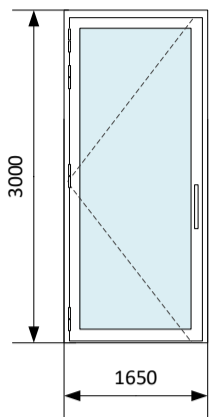

Doors maximum sizes.

Single Door Max Size

Double door max Size

Side screen and overpanel max size

Can be coupled to any door or to other side screens

- Fully glazed panels
- Solid panels.
- Solid with Full height vision panels
- Louvred

Examples of maximum approved sidelight/toplight configurations

FIRE

Single Door Max Size

Double door max Size

Side screen height and width

Side screen height and width

Examples of maximum approved sidelight/toplight configurations showing limitations of STS202 and height restriction of overpanel from fire cert.