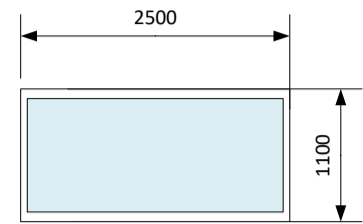

Doors maximum sizes.

Single Door Max Size

Double door max Size

Side screen and overpanel max size

Can be coupled to any door or to other side screens

- Fully glazed panels
- Solid panels.
- Solid with Full height vision panels
- Louvred

Examples of maximum approved sidelight/toplight configurations

FIRE

Single Door Max Size

Double door max Size

Side screen height and width

Side screen height and width

Examples of maximum approved sidelight/toplight configurations showing limitations of STS202 and height restriction of overpanel from fire cert.